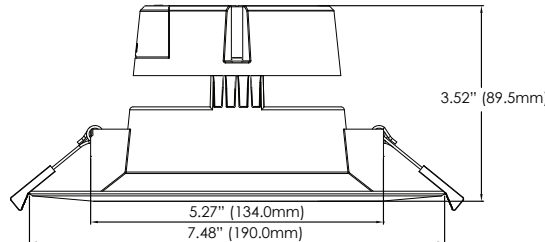

MODEL SELECTION (Full Order List On Page 2)			Typical order example: RF610ICAT27WJ			
RF			ICAT		W	
FAMILY	SIZE	WATTAGE (NOMINAL)	RATING	CCT	TRIM	CRI
RF= Residential Fixture J-Box Series	4= 4"	08= 8W	ICAT= IC & Airtight Rated	27= 2700K	W= White	(OMIT) = 80 CRI
	6= 6"	10= 10W		30= 3000K 40= 4000K¹		J= 90 CRI & JA8 Compliant

NOTES:
1. 4000K only available in 80 CRI