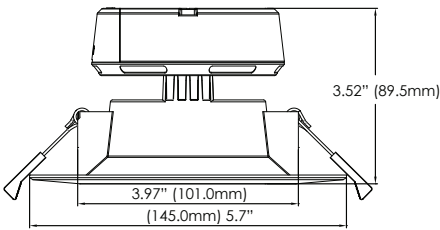

MODEL SELECTION (Full Order List On Page 2)			Typical order example: RF610ICAT27WJ			
RF			ICAT		W	
FAMILY	SIZE	WATTAGE (NOMINAL)	RATING	CCT	TRIM	CRI
RF= Residential Fixture J-Box Series	4= 4"	08= 8W	ICAT= IC & Airtight Rated	27= 2700K	W= White	(OMIT) = 80 CRI
	6= 6"	10= 10W		30= 3000K 40= 4000K¹		J= 90 CRI & JA8 Compliant

NOTES:
1. 4000K only available in 80 CRI