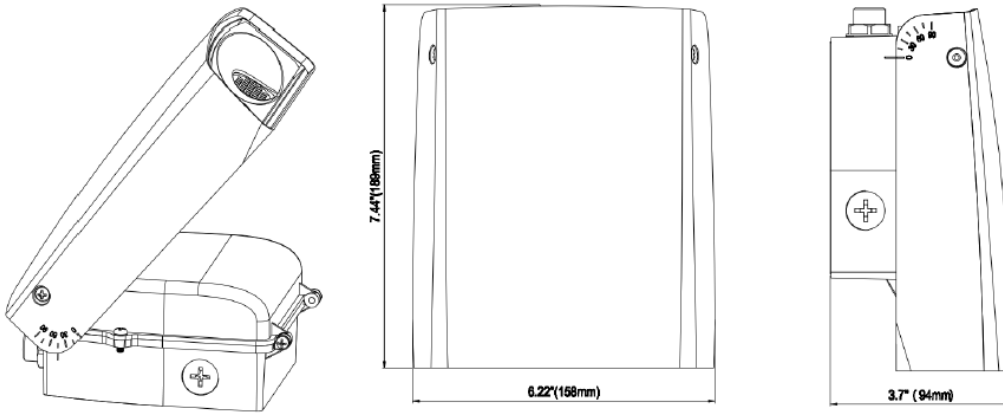

**DIMENSIONS:**

See page 2 for dimensional drawings.

MODEL SELECTION (Full list of order codes on pg. 2)			Typical order example: WP-ADS20U-50B					
FAMILY	HOUSING SIZE	NOMINAL WATTAGE (EQUIVALENCY)	VOLTAGE	-	CCT	FINISH	-	CONTROLS
WP-AD= Wall Pack Adjustable	S= Small	20= 20W; 150W MH Equivalent 29= 29W; 175W MH Equivalent	U= 120-277V	-	*40= 4000K 50= 5000K	B= Bronze	-	OMIT= None PC= 120-277V Photocell
	L= Large	70= 70W; 250W MH Equivalent						

**NOTES:**

\*Made-to-order item. Please contact your MaxLite representative for order quantities and lead times.

**SPECIFICATIONS:**

		WP-ADS20	WP-ADS29	WP-ADL70
ITEM	SPECIFICATION	DETAILS		
GENERAL PERFORMANCE	Input Power (W)	20	29	70
	Lumens Delivered (lm) (4000K)	2,110	3,000	7,790
	Lumens Delivered (lm) (5000K)	2,100	3,100	8,200
	Efficacy (lm/W)	up to 105		up to 116
	CRI	>70		
	Lumen Maintenance (L70)	≥100,000		
	Color Temperature	5000K		
	Spacing Criteria	Available Upon Request		
ELECTRICAL	Power Factor	>.90		
	Input Voltage	120-277V		
	Housing	Die-cast aluminum + Prismatic lens		
CERTIFICATION	Material Usage	RoHS compliant; no mercury		
	Environment	Outdoor, Wet location		
	Qualifications	FCC, ETL, DLC 4.1 Standard		
	Warranty	5 Years		
	Operating Temperature	-22°F to 131°F (-30°C to 55°C)		

**DIMENSIONS 20W & 29W:**

**DIMENSIONS 70W:**