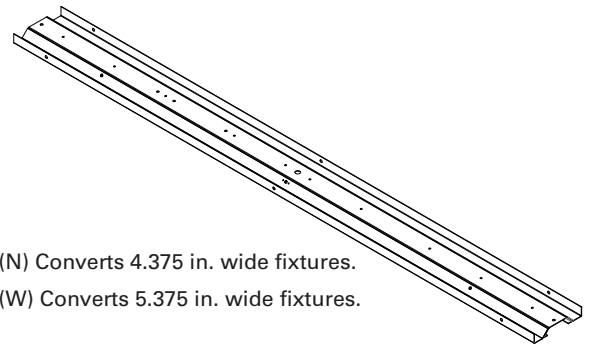

energybank. LightSource® LED CK Conversion Kit Series

DESCRIPTION

LightSource CK LED Strip Light Conversion Kit can replace T8 and T12 fluorescent 4-foot or 8-foot strip fixtures. With over 100,000 hour life, CK fixtures provide high-quality illumination for years to come with zero maintenance costs. Constructed of 98% pure 3105 aluminum with a durable, composite polyester exterior finish. Black is standard.

SPECIFICATIONS

Lumens:	3,480	5,686	6,960	11,600
Wattage:	30	50	60	100
Weight:	2.56 lbs.			
Dimensions:	L 48.000" x (N) 4.375" or (W) 5.375" x H 0.750"			
Listed/Rated:	UL Classified		UL Classified, DLC	UL Classified
*DLC Model #			4CKN50-UNF1-50xx	
Color Temp:	5000K			
CRI:	>82			
Line Voltage:	Universal 120-277V			
Power Supply:	Hardwire standard			
Surge Protection:	Integrated 2.5kV transient voltage protection			
Ambient Operating Temperature:	-30° to 50° C / -22° to 122° F			
Environment:	Dry locations			
Lens:	Non-glare optical grade Acrylic, resists common airborne water-based solvents. Other options available.			
Mount:	Universal mounting on 4.375" to 5.375" wide fixture			
Warranty:	5-year Standard Limited			
Manufacturer:	Genesis Energy Technology			

Front view. 4CK - LED Strip Light Conversion Kit with Frosted lens option shown.

Back view. Genesis 4CK - LED Strip Light Conversion Kit with 50W, 5000K LED light engine and driver shown above.

(N) Converts 4.375 in. wide fixtures.
(W) Converts 5.375 in. wide fixtures.